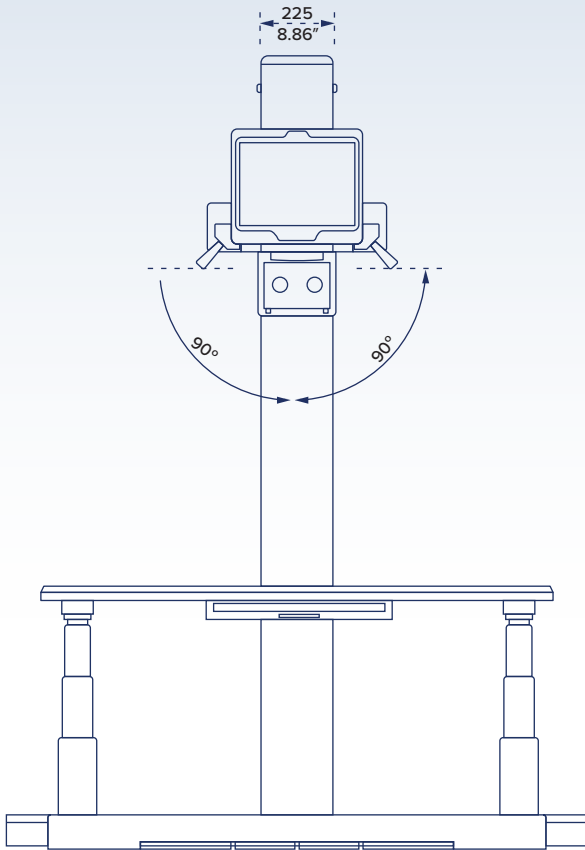

EliteVet

- 15" Single touch II console
- Variable SID for table top and cassette tray imaging
- Rotating tube head
- X-ray tube rotor brake
- 4 Way float top table - 5ft standard

EleVet
Variable Tube Stand
(shown with 15" Analog ST II Console)

EleVet
Fixed Tube Stand
(shown with 17" Digital Single Touch II Console)

EleVet System Dimensions

Table Height Range:

Min. height - 19.7"

Max. height - 35.6"

4 - way float top:

Table top size - 59" x 31 5/8"

Max weight limit - 400 lbs

Tube stands:

Fixed, Variable & Elite with floor track.

Depth with:

FSID Tube Stand- 44.25"

VSID Tube Stand - 46.75"

Elite VSID Tube Stand - 55.75"

Required to have a 110 VAC wall outlet behind the table.