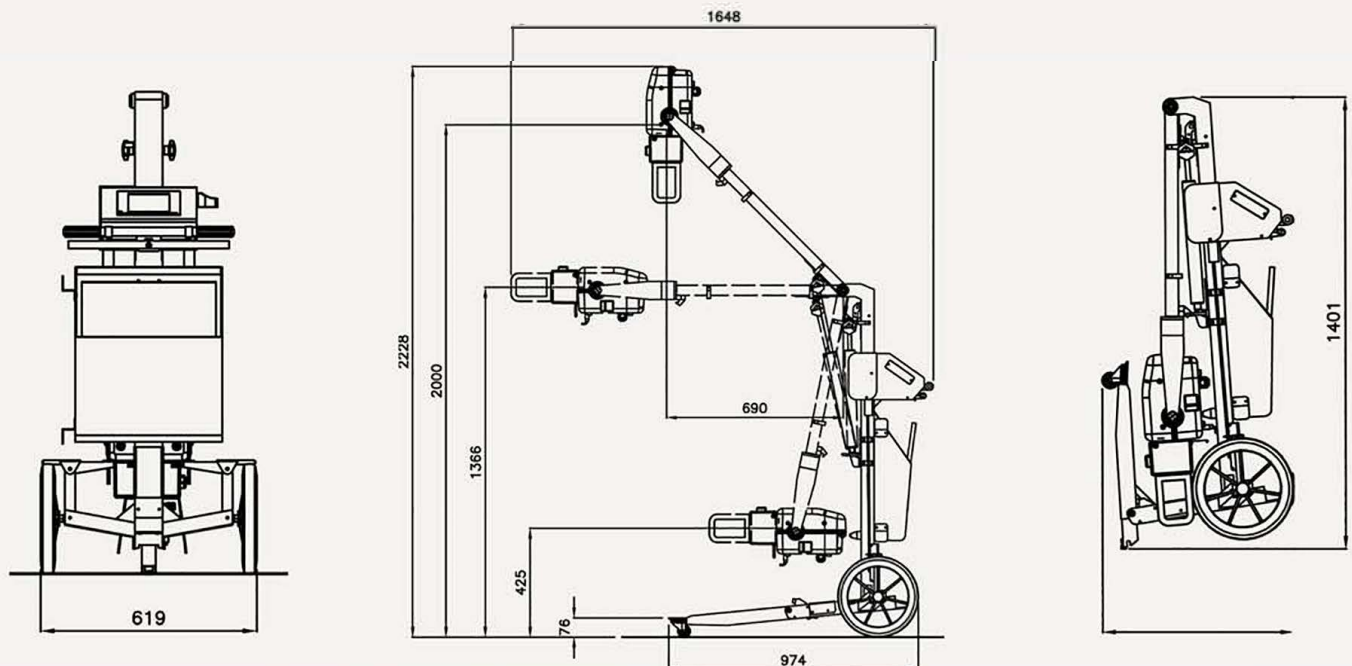

# Dragon X SPSL-HF-4.0/8.0

*Portable and Powerful*

**APR**

Overlay console  
option

Touch screen  
option

APR Module

LED Collimator

Laser indicator

Multi-positioning arm

**HF Generator 4/8Kw**  
**125 kVp, 100 mA, 250 mAs**

# Portable X-ray System

SPECIFICATIONS	High Frequency X-ray Generators
<b>MODELS</b>	<b>SPSL-HF- 4.0 / SPSL-HF - 8.0</b>
<b>CONSTANT POTENTIAL kW RATINGS</b>	<b>4.0 / 8.0</b>
kVp RANGE in 1kVp STEPS accuracy	40 to 125 ± 5%
<b>HIGH FREQUENCY RIPPLE</b>	<b>300 kHz</b>
mA STATIONS	5, 6.4, 8, 10, 12.5, 16, 20, 25, 32, 40, 50, 64, 80, 100
EXPOSURE TIME RANGE NUMBER OF STATIONS	0.001 - 10 seconds 41 (in 25% steps)
mAs RANGE NUMBER OF STATIONS accuracy	0.1 - 250 mAs 34 (in 25% steps) 5%
X-RAY TUBE Stationary Anode TWO Focal Spots: Anode Heat Storage Capacity Target Angle	Yes 0.6 mm - 1.5 mm / 0.6 mm - 2.8 mm 40.000 HU / 76.000 HU 14° / 14°
RED LASER POINTER	OPTIONAL
POWER CORD EXPOSURE CORD	6 meters 3 meters
LINE REGULATION	Single-Phase Line Automatic Regulation <b>AUTOMATIC OUTPUT POWER ADAPTATION TO POWER LINE CONDITIONS</b>
LINE POWER REQUIREMENTS +/- 10% VAC (50/60Hz)	110 VAC - 240 VAC / 220 VAC - 240 VAC
WEIGHTS	61 Kg

## DIMENSIONS

X-ray Repair & Sales, Inc.  
(877)852-9729  
www.x-rayrepair2sales.com