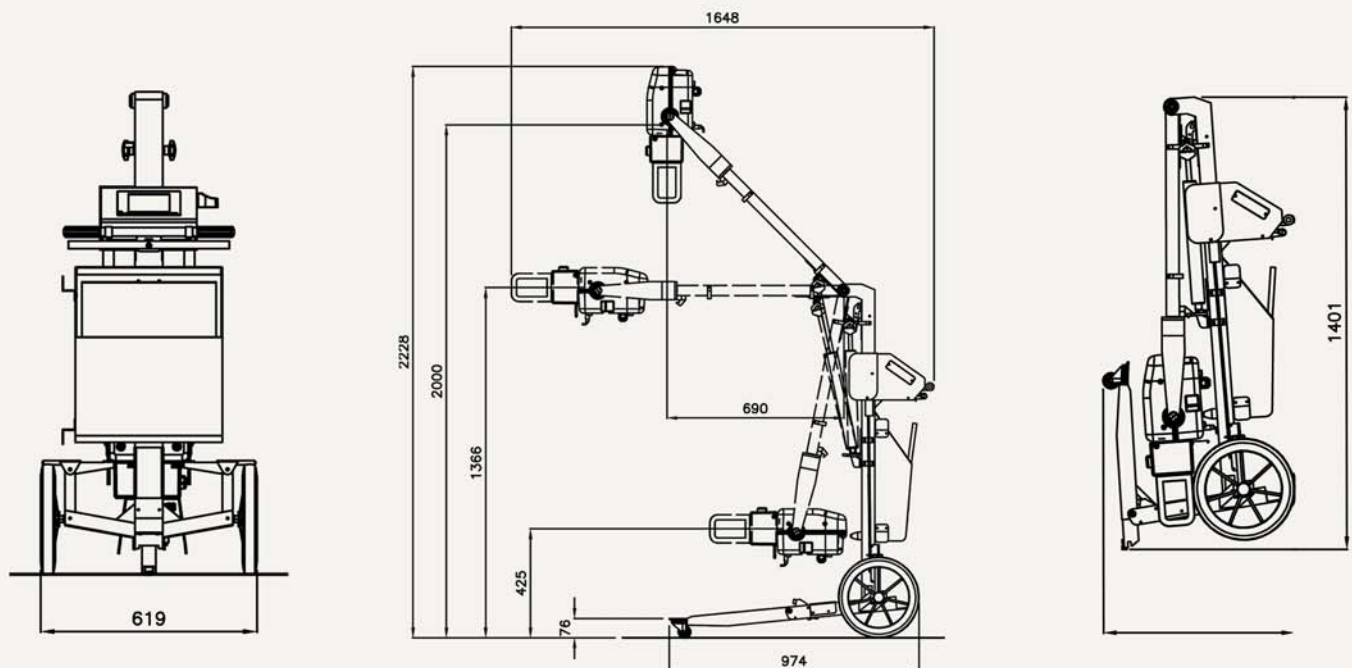

Portable X-ray System

SPECIFICATIONS		High Frequency X-ray Generators	
MODELS	SPSL-HF- 4.0 / SPSL-HF - 8.0		
CONSTANT POTENTIAL kW RATINGS	4.0 / 8.0		
kVp RANGE in 1kVp STEPS accuracy	40 to 125 ± 5%		
HIGH FREQUENCY RIPPLE	300 kHz		
mA STATIONS	5, 6.4, 8, 10, 12.5, 16, 20, 25, 32, 40, 50, 64, 80, 100		
EXPOSURE TIME RANGE NUMBER OF STATIONS	0.001 - 10 seconds 41 (in 25% steps)		
mAs RANGE NUMBER OF STATIONS accuracy	0.1 - 250 mAs 34 (in 25% steps) 5%		
X-RAY TUBE Stationary Anode TWO Focal Spots: Anode Heat Storage Capacity Target Angle	Yes 0.6 mm - 1.5 mm 40.000 HU 14°	Yes 0.6 mm - 2.8 mm 76.000 HU 14°	
RED LASER POINTER	OPTIONAL		
POWER CORD EXPOSURE CORD	6 meters 3 meters		
LINE REGULATION	Single-Phase Line Automatic Regulation AUTOMATIC OUTPUT POWER ADAPTATION TO POWER LINE CONDITIONS		
LINE POWER REQUIREMENTS +/- 10% VAC (50/60Hz)	110 VAC - 240 VAC / 220 VAC - 240 VAC		
WEIGHTS	61 Kg		

DIMENSIONS

SEDECAL
C/ Pelaya, 13 - Pol. Ind. "Río de Janeiro"
28110 - Algete (Madrid-SPAIN)
Central Offices:
Tel: (34) 91 - 628 0544
Fax: (34) 902 190 385
Email: info@sedecal.com

SEDECAL USA Inc
230 Lexington Drive
Buffalo Grove, Illinois 60089
USA
Tel: 1 (847) 394 - 6960
Fax: 1 (847) 394 - 6966
Email: sales@sedecalusa.com