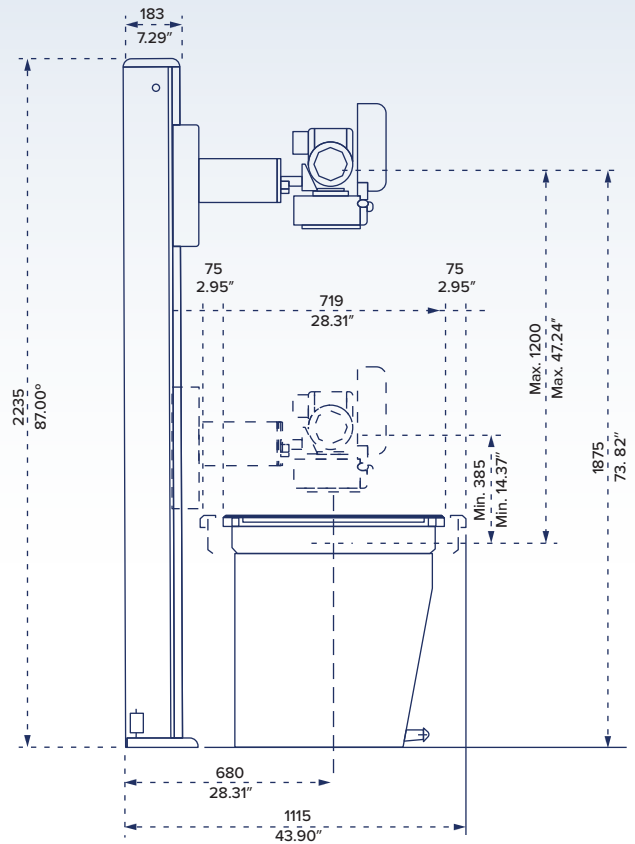

## Standard Vet

When you need the best Analog X-ray system

- Membrane Console
- 32kW/400mA Compact HF Generator
- Hands Free Collimator light control
- Variable SID for table top and cassette tray imaging
- Rotating Tube Head and collimator
- X-ray tube Rotor Brake
- 4 Way Float Top Table - 5ft Standard
- 208/230/240 VAC Single Phase

## Standard X-ray Tube:

- 1.0/2.0 Focal Spots
- 16° Target angle
- 140,000 HU

## Grid Cabinet:

- 8:1 103 line pair grid
- Stainless steel cassette tray

## Other Option Available:

- Custom (38" to 78") length top
- Fractional Focal Spot X-ray tubes
- 3 phase and battery powered generators