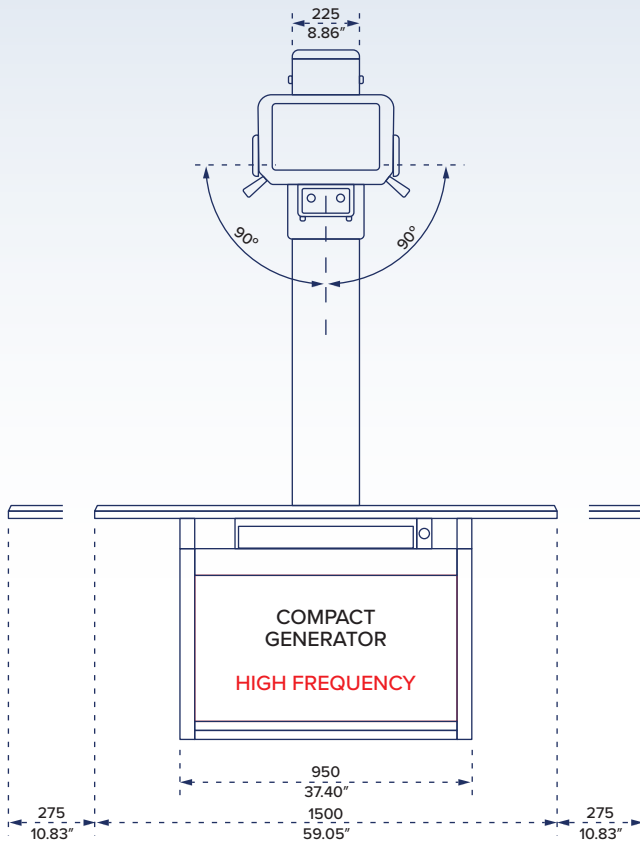

## Standard Vet

When you need the best Analog X-ray system

- Membrane Console
- 32kW/400mA Compact HF Generator
- Hands Free Collimator light control
- Variable SID for table top and cassette tray imaging
- Rotating Tube Head and collimator
- X-ray tube Rotor Brake
- 4 Way Float Top Table - 5ft Standard
- 208/230/240 VAC Single Phase

## Standard X-ray Tube:

- 1.0/2.0 Focal Spots
- 16° Target angle
- 140,000 HU

## Grid Cabinet:

- 8:1 103 line pair grid
- Stainless steel cassette tray

## Other Option Available:

- Custom (38" to 78") length top
- Fractional Focal Spot X-ray tubes
- 3 phase and battery powered generators